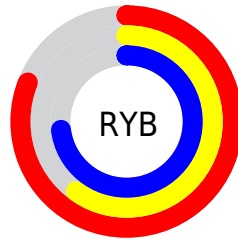

- Red (81%)
- Yellow (60%)
- Blue (73%)