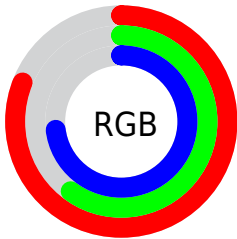

Distribution

- Red (81%)
- Green (60%)
- Blue (73%)