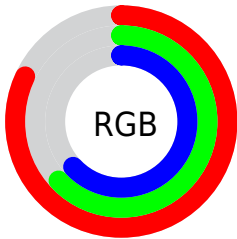

Distribution

Red (82%)

Green (63%)

Blue (63%)