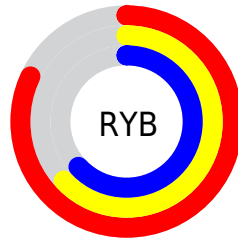

Details

The XYZ color **45.4943, 41.3813, 38.8473** is a light color, and the websafe version is hex **CC9999**. A complement of this color would be **49.1761, 58.2183, 69.6184**, and the grayscale version is **40.7487, 42.8709, 46.6864**.

A 20% lighter version of the original color is **77.8062, 74.7672, 74.6207**, and **21.6404, 18.7978, 16.9558** is the 20% darker color. If you saturate the color by 10%, you get **40.4723, 34.0330, 28.8624**, and if you desaturate by 10%, it is **51.4437, 50.0871, 50.6731**.

Distribution

Red (82%)

Green (63%)

Blue (63%)

Red (82%)

Yellow (63%)

Blue (63%)

Cyan (0%)