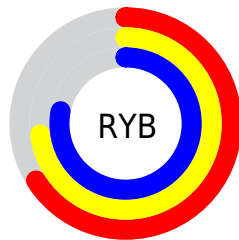

- Red (66%)
- Yellow (73%)
- Blue (78%)