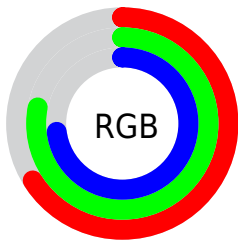

Distribution

- Red (66%)
- Green (78%)
- Blue (73%)