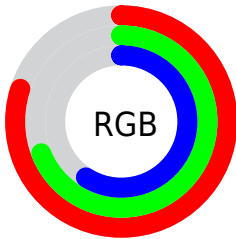

Distribution

Red (80%)

Green (69%)

Blue (59%)