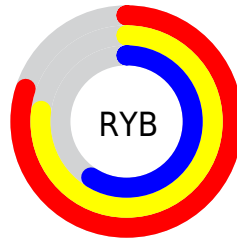

Red (80%)

Yellow (77%)

Blue (59%)