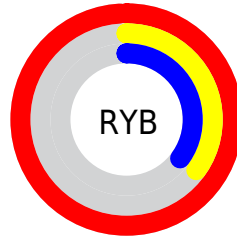

- Red (99%)
- Yellow (35%)
- Blue (35%)