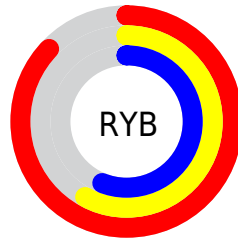

Details

The XYZ color **45.6003, 38.8807, 31.4869** is a light color, and the websafe version is hex **CC9999**. A complement of this color would be **49.1076, 60.2592, 77.4496**, and the grayscale version is **38.2347, 40.2259, 43.8060**.

A 20% lighter version of the original color is **73.0259, 68.5229, 62.8035**, and **21.6049, 17.2501, 12.7806** is the 20% darker color. If you saturate the color by 10%, you get **41.0894, 32.3027, 22.4497**, and if you desaturate by 10%, it is **51.0239, 46.7547, 42.4604**.

Distribution

Red (87%)

Green (58%)

Blue (56%)

Red (87%)

Yellow (58%)

Blue (56%)

Cyan (0%)