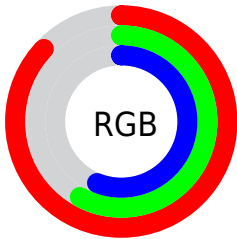

Distribution

Red (87%)

Green (58%)

Blue (56%)