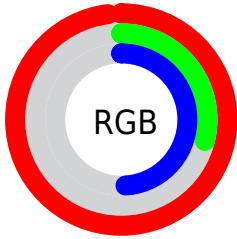

Distribution

- Red (98%)
- Green (29%)
- Blue (49%)