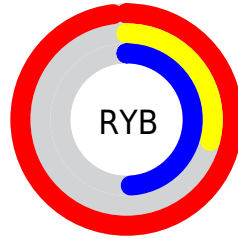

- Red (98%)
- Yellow (29%)
- Blue (49%)