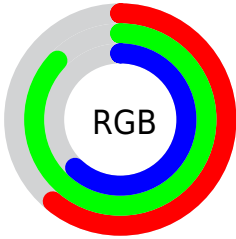

Distribution

Red (61%)

Green (87%)

Blue (62%)