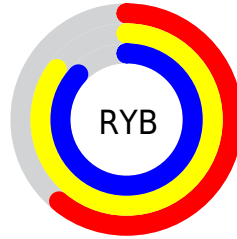

Details

The XYZ color **45.6320, 61.1847, 42.2056** is a light color, and the websafe version is hex **99CC99**. A complement of this color would be **54.0666, 43.8258, 71.2577**, and the grayscale version is **51.5045, 54.1868, 59.0094**.

A 20% lighter version of the original color is **74.7616, 90.2239, 77.0929**, and **21.7695, 31.1588, 18.7768** is the 20% darker color. If you saturate the color by 10%, you get **40.1198, 58.5358, 33.3204**, and if you desaturate by 10%, it is **52.2263, 64.3600, 52.7235**.

Distribution

Red (61%)

Green (87%)

Blue (62%)

Red (61%)

Yellow (85%)

Blue (87%)

Cyan (30%)