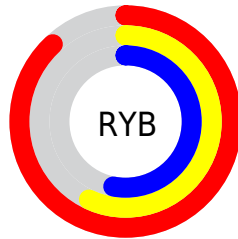

- Red (88%)
- Yellow (57%)
- Blue (53%)