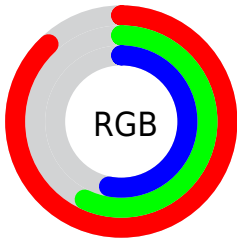

Distribution

- Red (88%)
- Green (57%)
- Blue (53%)