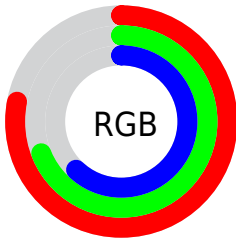

Distribution

Red (78%)

Green (69%)

Blue (62%)