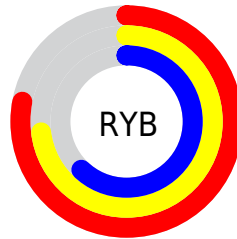

Details

The XYZ color **45.4074, 45.4425, 39.1789** is a light color, and the websafe version is hex **CC9999**. A complement of this color would be **41.8636, 45.8209, 61.2818**, and the grayscale version is **43.7818, 46.0618, 50.1613**.

A 20% lighter version of the original color is **81.9535, 83.2669, 75.3710**, and **21.6438, 21.3596, 17.1694** is the 20% darker color. If you saturate the color by 10%, you get **41.5436, 40.2711, 30.0101**, and if you desaturate by 10%, it is **49.7688, 51.1590, 49.9001**.

Distribution

Red (78%)

Green (69%)

Blue (62%)

Red (78%)

Yellow (73%)

Blue (62%)

Cyan (0%)