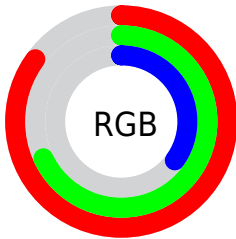

Distribution

- Red (85%)
- Green (68%)
- Blue (35%)