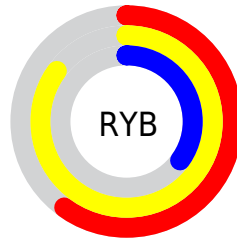

- Red (60%)
- Yellow (85%)
- Blue (35%)