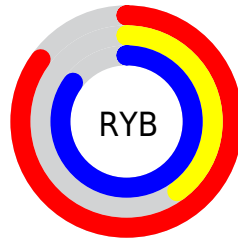

- Red (85%)
- Yellow (40%)
- Blue (85%)