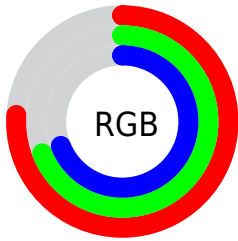

Distribution

Red (76%)

Green (69%)

Blue (69%)