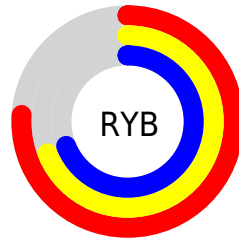

Details

The XYZ color **45.6099, 45.6546, 47.4826** is a light color, and the websafe version is hex **CCCCCC**. A complement of this color would be **46.9336, 51.7076, 58.5462**, and the grayscale version is **44.1386, 46.4373, 50.5702**.

A 20% lighter version of the original color is **83.2058, 84.0487, 88.1815**, and **21.6610, 21.4460, 22.0666** is the 20% darker color. If you saturate the color by 10%, you get **40.2910, 37.8718, 36.9065**, and if you desaturate by 10%, it is **51.7492, 54.6379, 59.6867**.

Distribution

Red (76%)

Green (69%)

Blue (69%)

Red (76%)

Yellow (69%)

Blue (69%)

Cyan (0%)