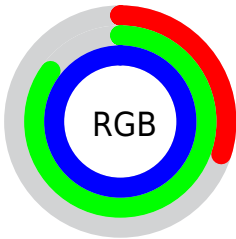

Distribution

- Red (30%)
- Green (85%)
- Blue (100%)