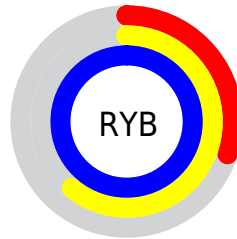

- Red (30%)
- Yellow (61%)
- Blue (100%)