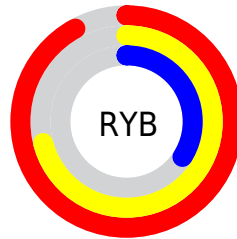

- Red (92%)
- Yellow (71%)
- Blue (34%)