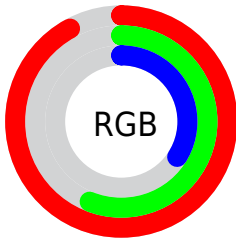

Distribution

- Red (92%)
- Green (56%)
- Blue (34%)