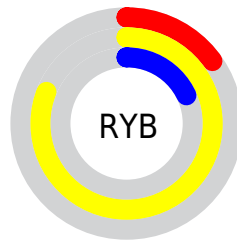

Details

The XYZ color **45.6727, 56.6295, 10.2737** is a dark color, and the websafe version is hex **CCCC33**. The color can be described as middle muted yellow. A complement of this color would be **13.0980, 6.4337, 59.5864**, and the grayscale version is **46.2827, 48.6931, 53.0267**.

A 20% lighter version of the original color is **79.3003, 93.7001, 25.9630**, and **22.0387, 28.2714, 4.2954** is the 20% darker color. If you saturate the color by 10%, you get **45.1180, 56.3730, 9.0055**, and if you desaturate by 10%, it is **46.4166, 56.9662, 12.5136**.

Distribution

Red (77%)

Green (81%)

Blue (15%)

Red (15%)

Yellow (81%)

Blue (18%)

Cyan (5%)