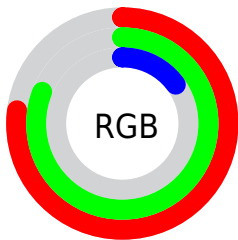

Distribution

Red (77%)

Green (81%)

Blue (15%)