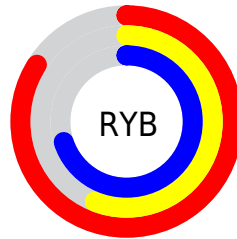

- Red (84%)
- Yellow (56%)
- Blue (70%)