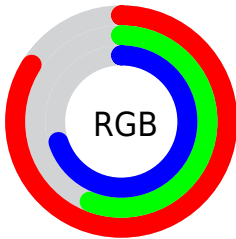

Distribution

- Red (84%)
- Green (56%)
- Blue (70%)