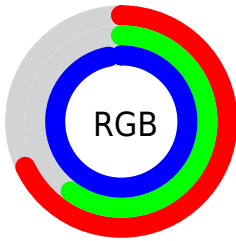

Distribution

Red (68%)

Green (60%)

Blue (97%)