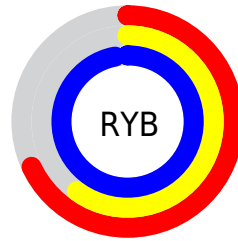

Details

The XYZ color **45.6271, 38.2325, 93.7817** is a light color, and the websafe version is hex **9999FF**. A complement of this color would be **70.5996, 85.5713, 42.5031**, and the grayscale version is **37.7923, 39.7604, 43.2991**.

A 20% lighter version of the original color is **73.0763, 68.3515, 103.9494**, and **21.6654, 16.9909, 51.4279** is the 20% darker color. If you saturate the color by 10%, you get **38.0549, 28.9660, 92.3929**, and if you desaturate by 10%, it is **54.6497, 49.4973, 95.4812**.

Distribution

Red (68%)

Green (60%)

Blue (97%)

Red (68%)

Yellow (60%)

Blue (97%)

Cyan (30%)