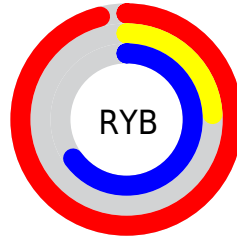

- Red (96%)
- Yellow (24%)
- Blue (65%)