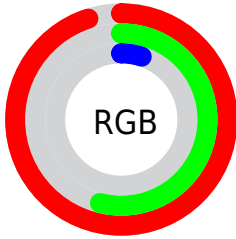

Distribution

Red (95%)

Green (54%)

Blue (5%)