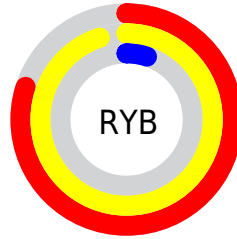

A 20% lighter version of the original color is **61.5009, 59.5238, 15.6449**, and **21.9986, 16.4001, 2.0061** is the 20% darker color. If you saturate the color by 10%, you get **44.8171, 35.2760, 4.4468**, and if you desaturate by 10%, it is **47.7255, 40.5277, 7.1587**.

# Distribution

Red (95%)

Green (54%)

Blue (5%)

Red (80%)

Yellow (95%)

Blue (5%)

Cyan (0%)