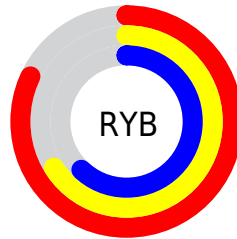

- Red (82%)
- Yellow (66%)
- Blue (62%)