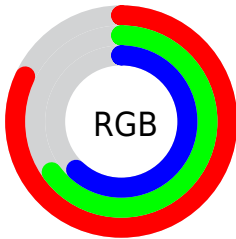

Distribution

- Red (82%)
- Green (65%)
- Blue (62%)