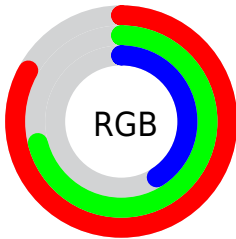

Distribution

- Red (83%)
- Green (71%)
- Blue (41%)