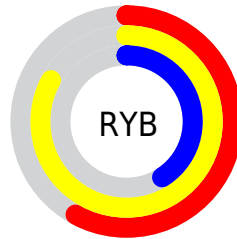

- Red (58%)
- Yellow (83%)
- Blue (41%)