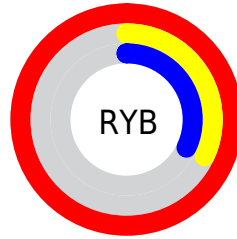

Details

The XYZ color **45.7803, 27.9038, 10.9557** is a dark color, and the websafe version is hex **FF6666**. The color can be described as middle muted red. A complement of this color would be **57.2859, 80.5264, 107.1310**, and the grayscale version is **22.6254, 23.8037, 25.9223**.

A 20% lighter version of the original color is **54.7829, 41.6821, 26.9879**, and **21.8198, 11.2099, 2.7640** is the 20% darker color. If you saturate the color by 10%, you get **43.4051, 24.4287, 6.2334**, and if you desaturate by 10%, it is **49.2310, 32.9540, 17.8144**.

Distribution

Red (100%)

Green (32%)

Blue (32%)

Red (100%)

Yellow (32%)

Blue (32%)

Cyan (0%)