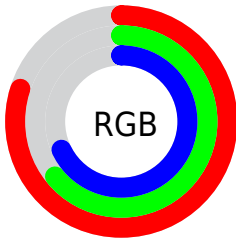

Distribution

Red (80%)

Green (64%)

Blue (68%)