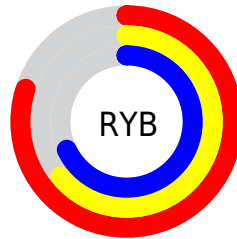

Details

The XYZ color **45.7371, 41.8758, 45.7166** is a light color, and the websafe version is hex **CC9999**. A complement of this color would be **46.3589, 55.1952, 58.6651**, and the grayscale version is **41.3828, 43.5379, 47.4128**.

A 20% lighter version of the original color is **80.1957, 76.5429, 84.6762**, and **21.6665, 19.0410, 20.9457** is the 20% darker color. If you saturate the color by 10%, you get **41.0537, 34.6891, 37.4333**, and if you desaturate by 10%, it is **51.1702, 50.3070, 55.0331**.

Distribution

Red (80%)

Green (64%)

Blue (68%)

Red (80%)

Yellow (64%)

Blue (68%)

Cyan (0%)