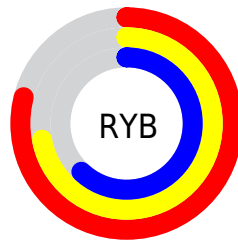

Details

The XYZ color **45.6647, 45.2973, 38.6842** is a light color, and the websafe version is hex **CC9999**. A complement of this color would be **42.3197, 46.6498, 62.6511**, and the grayscale version is **43.7279, 46.0051, 50.0996**.

A 20% lighter version of the original color is **81.2696, 82.1027, 74.5148**, and **21.6460, 21.1836, 16.8579** is the 20% darker color. If you saturate the color by 10%, you get **41.7018, 39.9289, 29.4785**, and if you desaturate by 10%, it is **50.1535, 51.2594, 49.4762**.

Distribution

Red (79%)

Green (68%)

Blue (62%)

Red (79%)

Yellow (72%)

Blue (62%)

Cyan (0%)