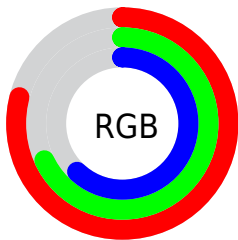

Distribution

Red (79%)

Green (68%)

Blue (62%)