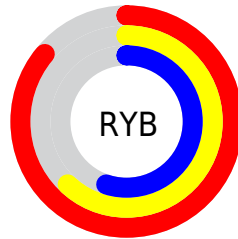

- Red (86%)
- Yellow (62%)
- Blue (55%)