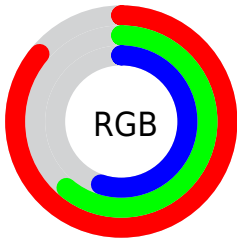

Distribution

- Red (86%)
- Green (61%)
- Blue (55%)