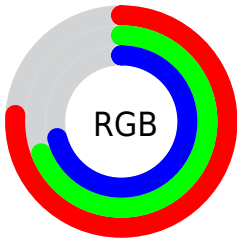

Distribution

- Red (76%)
- Green (69%)
- Blue (71%)