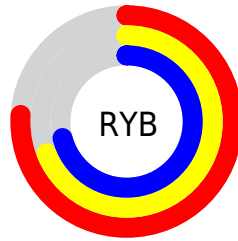

- Red (76%)
- Yellow (69%)
- Blue (71%)