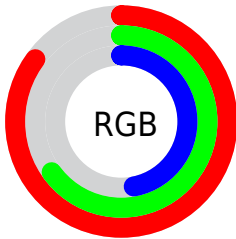

Distribution

- Red (85%)
- Green (65%)
- Blue (47%)