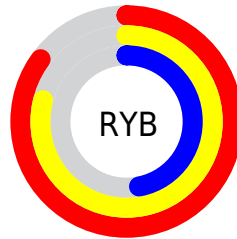

- Red (85%)
- Yellow (79%)
- Blue (47%)