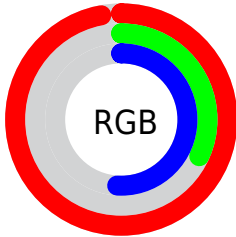

Distribution

- Red (97%)
- Green (32%)
- Blue (51%)