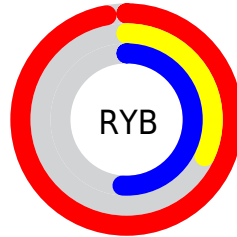

- Red (97%)
- Yellow (32%)
- Blue (51%)