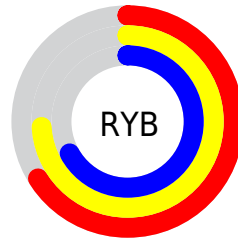

Details

The XYZ color **45.8525, 49.8246, 44.7365** is a light color, and the websafe version is hex **CCCCCC**. A complement of this color would be **40.1699, 40.7094, 53.8874**, and the grayscale version is **46.7854, 49.2219, 53.6026**.

A 20% lighter version of the original color is **83.0691, 89.7413, 83.4646**, and **21.8466, 23.9610, 20.3031** is the 20% darker color. If you saturate the color by 10%, you get **43.7451, 48.9301, 36.0356**, and if you desaturate by 10%, it is **48.2252, 50.8292, 54.7908**.

Distribution

Red (73%)

Green (74%)

Blue (66%)

Red (66%)

Yellow (74%)

Blue (67%)

Cyan (1%)