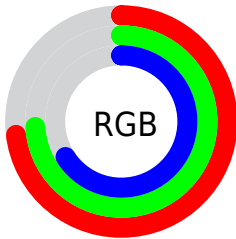

Distribution

Red (73%)

Green (74%)

Blue (66%)