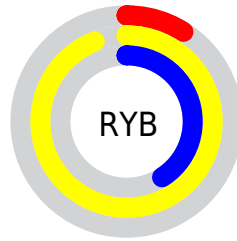

Details

The XYZ color **45.8222, 69.8597, 11.9333** is a dark color, and the websafe version is hex **99FF33**. The color can be described as middle washed chartreuse. A complement of this color would be **21.7675, 9.8900, 83.2037**, and the grayscale version is **50.2453, 52.8620, 57.5667**.

A 20% lighter version of the original color is **67.4798, 87.6175, 24.9106**, and **22.1890, 36.5763, 5.8905** is the 20% darker color. If you saturate the color by 10%, you get **43.9445, 68.9130, 10.9859**, and if you desaturate by 10%, it is **48.0341, 70.9596, 13.9632**.

Distribution

Red (63%)

Green (94%)

Blue (9%)

Red (9%)

Yellow (94%)

Blue (41%)

Cyan (33%)