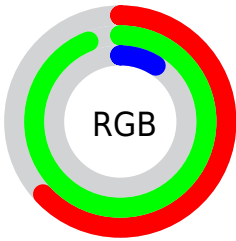

Distribution

Red (63%)

Green (94%)

Blue (9%)