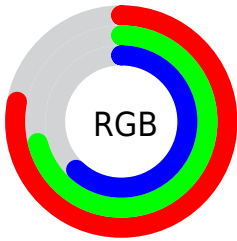

Distribution

- Red (78%)
- Green (71%)
- Blue (62%)