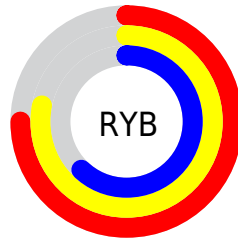

- Red (75%)
- Yellow (78%)
- Blue (62%)