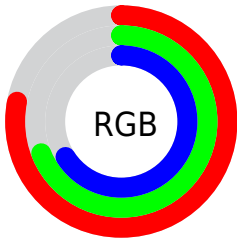

Distribution

Red (78%)

Green (69%)

Blue (66%)