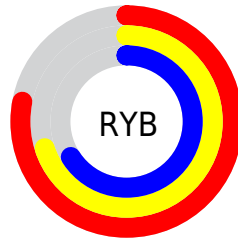

Red (78%)

Yellow (70%)

Blue (66%)