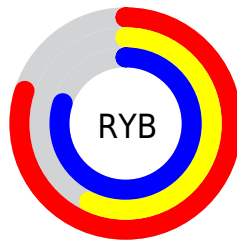

Red (80%)

Yellow (57%)

Blue (80%)