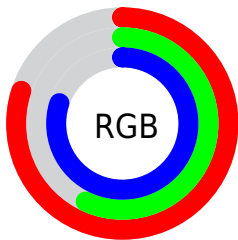

Distribution

Red (80%)

Green (57%)

Blue (80%)