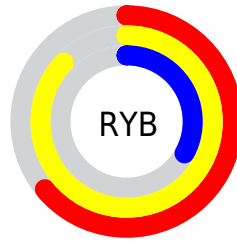

- Red (64%)
- Yellow (87%)
- Blue (33%)