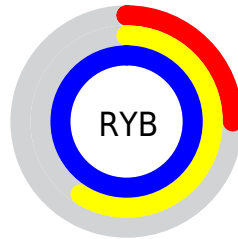

- Red (25%)
- Yellow (59%)
- Blue (100%)