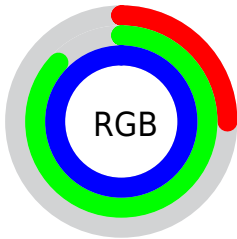

Distribution

- Red (25%)
- Green (87%)
- Blue (100%)