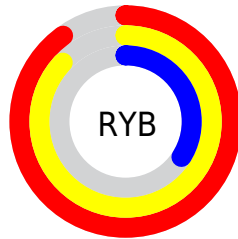

- Red (90%)
- Yellow (87%)
- Blue (34%)