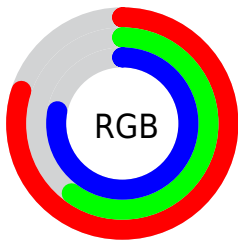

Distribution

- Red (80%)
- Green (60%)
- Blue (78%)