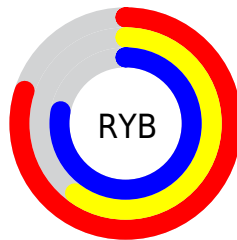

- Red (80%)
- Yellow (60%)
- Blue (78%)