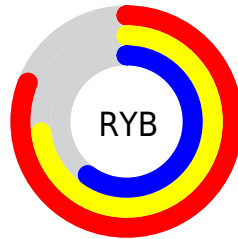

- Red (81%)
- Yellow (73%)
- Blue (60%)