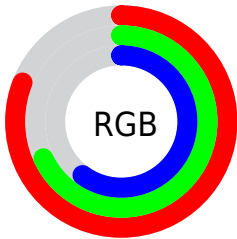

Distribution

- Red (81%)
- Green (68%)
- Blue (60%)