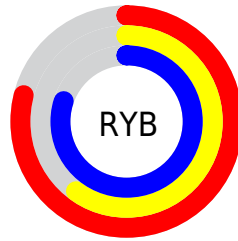

- Red (79%)
- Yellow (60%)
- Blue (80%)