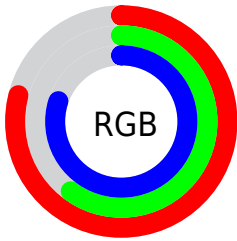

Distribution

- Red (79%)
- Green (60%)
- Blue (80%)