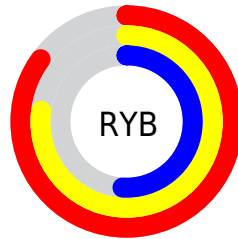

- Red (85%)
- Yellow (77%)
- Blue (51%)