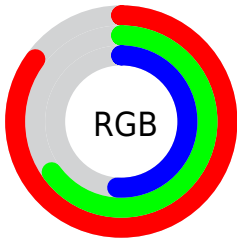

Distribution

- Red (85%)
- Green (65%)
- Blue (51%)