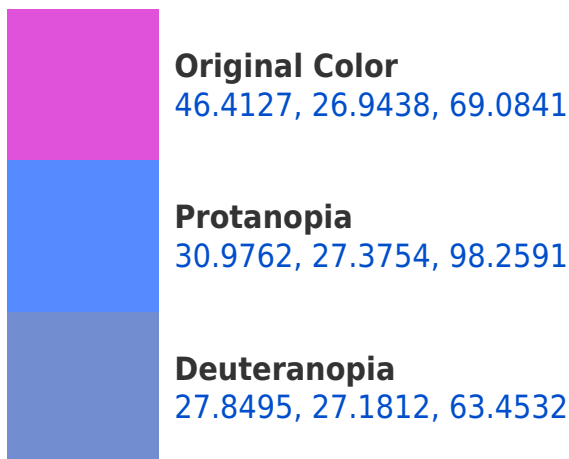

This preview shows how the XYZ color 46.4127, 26.9438, 69.0841 looks on a white background.

Color Contrast Check

Large Text (above 18pt) WCAG AA ✓ Pass

Any Text WCAG AA × Fail

Large Text (above 18pt) WCAG AAA × Fail

Large Text (above 18pt) WCAG AAA ✓ Pass

Any Text WCAG AAA × Fail

If you want to check with other color combinations, try the [Color Contrast Checker](#).

XYZ 46.4127, 26.9438, 69.0841

Background

This preview shows how black text looks on a background with the XYZ color 46.4127, 26.9438, 69.0841.

This preview shows how white text looks on a background with the XYZ color 46.4127, 26.9438,

Color Blindness Simulation

Color vision deficiency is a very complex topic, and I could not describe the different causes any better than Wikipedia does, so if you want to learn more, you should check out their [article about color blindness](#).

Dichromacy

Tritanopia

36.4548, 26.8469, 20.7134

Trichromacy

Original Color

46.4127, 26.9438, 69.0841

Protanomaly

32.6588, 24.6019, 87.0317