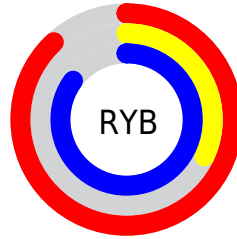

- Red (88%)
- Yellow (32%)
- Blue (85%)