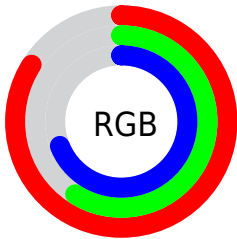

Distribution

- Red (84%)
- Green (59%)
- Blue (69%)