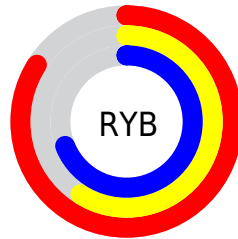

- Red (84%)
- Yellow (59%)
- Blue (69%)