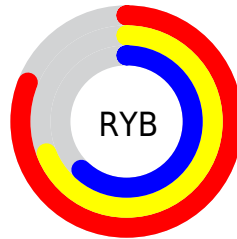

Red (81%)

Yellow (69%)

Blue (62%)