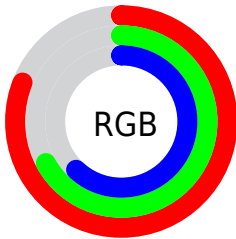

Distribution

Red (81%)

Green (67%)

Blue (62%)