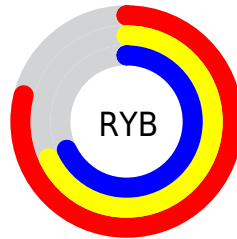

Details

The XYZ color **46.5738, 45.3218, 45.8284** is a light color, and the websafe version is hex **CC9999**. A complement of this color would be **48.6625, 54.8733, 63.2856**, and the grayscale version is **44.1387, 46.4373, 50.5703**.

A 20% lighter version of the original color is **82.9870, 82.3482, 84.9197**, and **22.3212, 21.2583, 21.0160** is the 20% darker color. If you saturate the color by 10%, you get **41.2053, 37.4665, 35.1542**, and if you desaturate by 10%, it is **52.8171, 54.4576, 58.2389**.

Distribution

Red (79%)

Green (68%)

Blue (68%)

Red (79%)

Yellow (68%)

Blue (68%)

Cyan (0%)