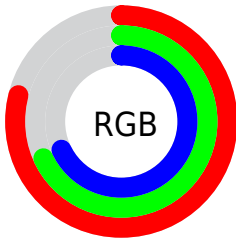

Distribution

Red (79%)

Green (68%)

Blue (68%)