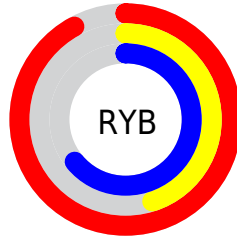

- Red (92%)
- Yellow (45%)
- Blue (64%)