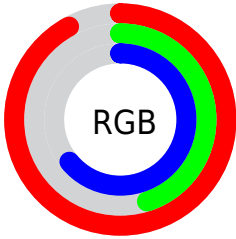

Distribution

- Red (92%)
- Green (45%)
- Blue (64%)