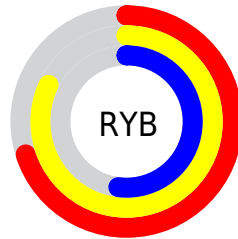

- Red (70%)
- Yellow (82%)
- Blue (52%)