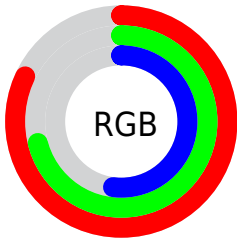

Distribution

- Red (82%)
- Green (71%)
- Blue (52%)