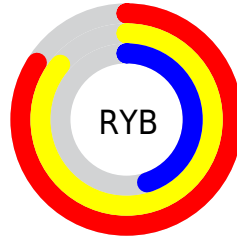

- Red (84%)
- Yellow (86%)
- Blue (45%)