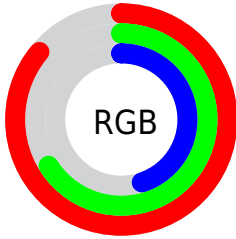

Distribution

- Red (86%)
- Green (66%)
- Blue (45%)