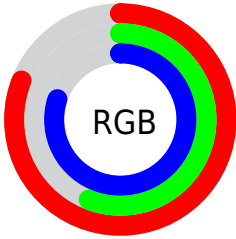

Distribution

- Red (81%)
- Green (56%)
- Blue (80%)