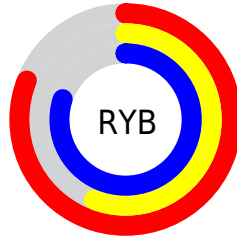

- Red (81%)
- Yellow (56%)
- Blue (80%)