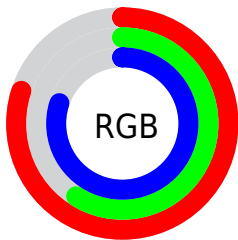

Distribution

Red (80%)

Green (59%)

Blue (80%)