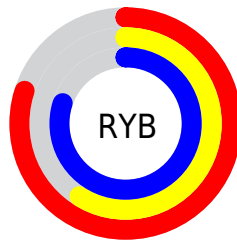

Red (80%)

Yellow (59%)

Blue (80%)